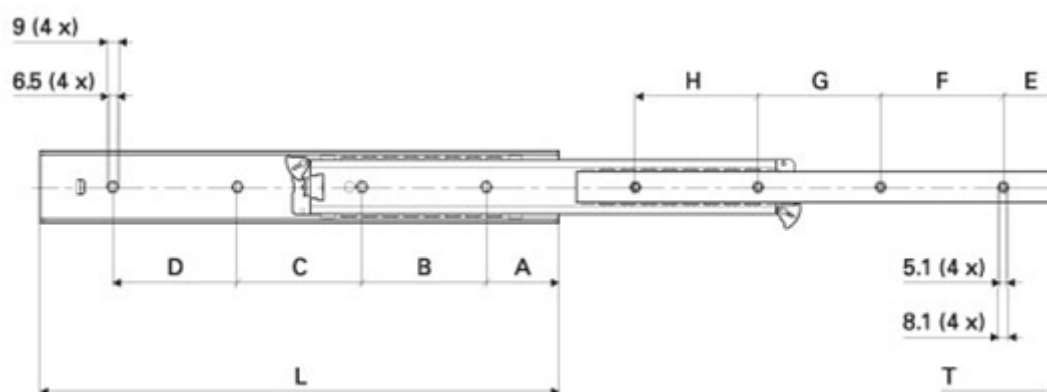

Data Sheet

Article number: 11112509

Description: Thomas Regout Telescopic Slide 11112509 ULF HD Bilex, 3-piece

Measures

A = 62	L = 700
B = 192	T = 711
C = 192	
D = 192	
E = 47.5	
F = 192	
G = 192	
H = 192	